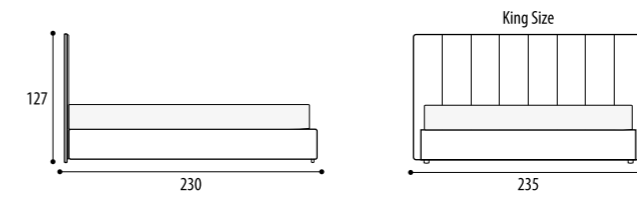

LEVANTE

designer
Dainelli Studio

Misure europee / European sizes

Misure americane / American Sizes

LEVANTE h30

designer
Dainelli Studio

Misure europee / European sizes

Misure americane / American Sizes