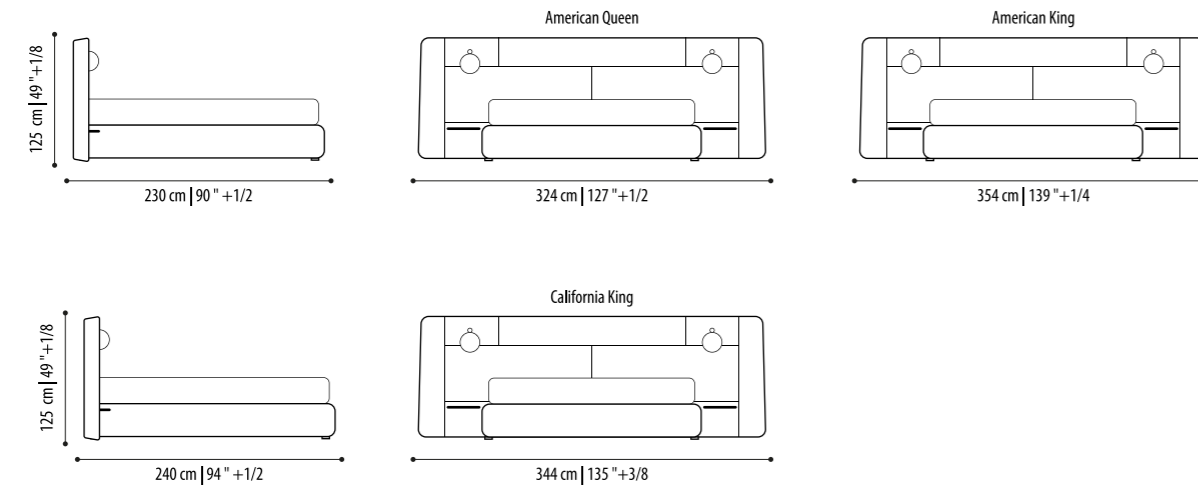

SUITE

designer
Giovanni Pesce

Misure europee / European sizes

Misure americane / American Sizes

JUNIOR SUITE

designer
Giovanni Pesce

Misure europee / European sizes

Misure americane / American Sizes