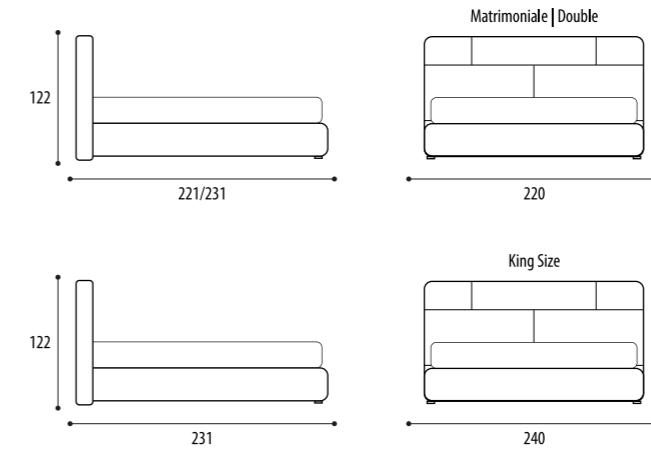

SUITE

designer
Giovanni Pesce

Misure europee / European sizes

Misure americane / American Sizes

JUNIOR SUITE

designer
Giovanni Pesce

Misure europee / European sizes

Misure americane / American Sizes