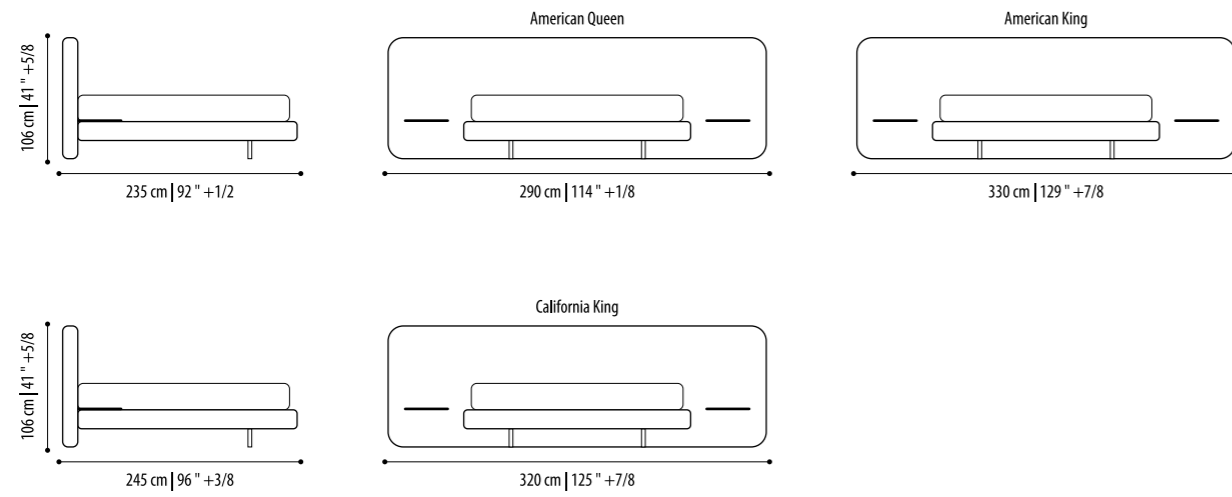

NUBE ROYAL

designer
Antonio Lanzillo

Misure europee / European sizes

Misure americane / American Sizes

NUBE

designer
Antonio Lanzillo

Misure europee / European sizes

Misure americane / American Sizes