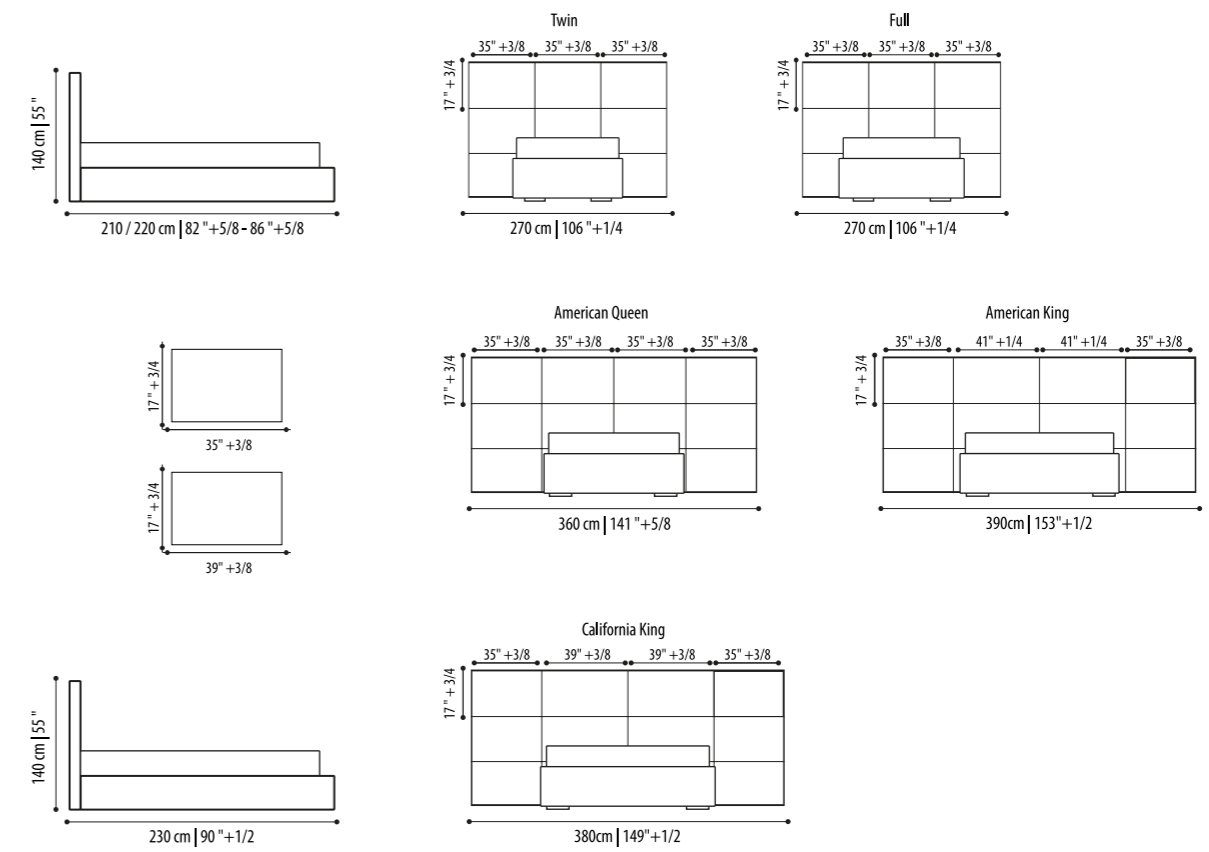

# WALL

designer  
Joe Garzone

Misure europee / European sizes

Misure americane / American Sizes

# BOISERIE

designer  
Joe Garzone

Misure europee / European sizes

Misure americane / American Sizes