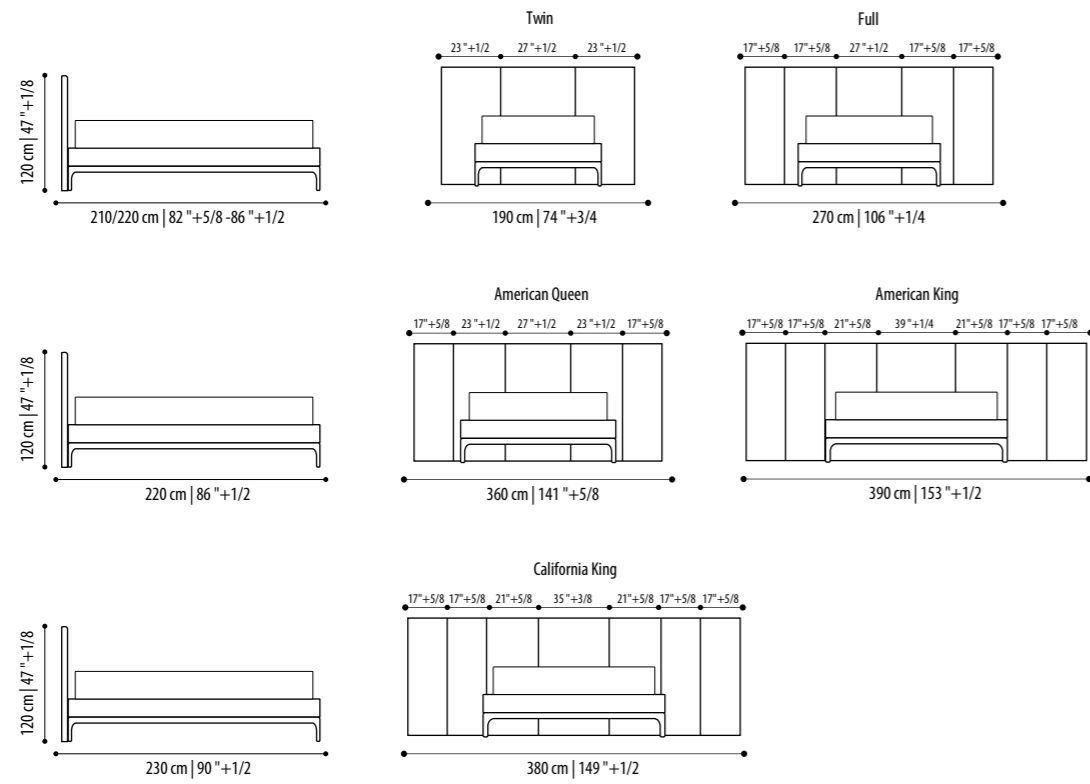

# WALL

designer  
Joe Garzone

Misure europee / European sizes

Misure americane / American Sizes

# BOISERIE

designer  
Joe Garzone

Misure europee / European sizes

Misure americane / American Sizes